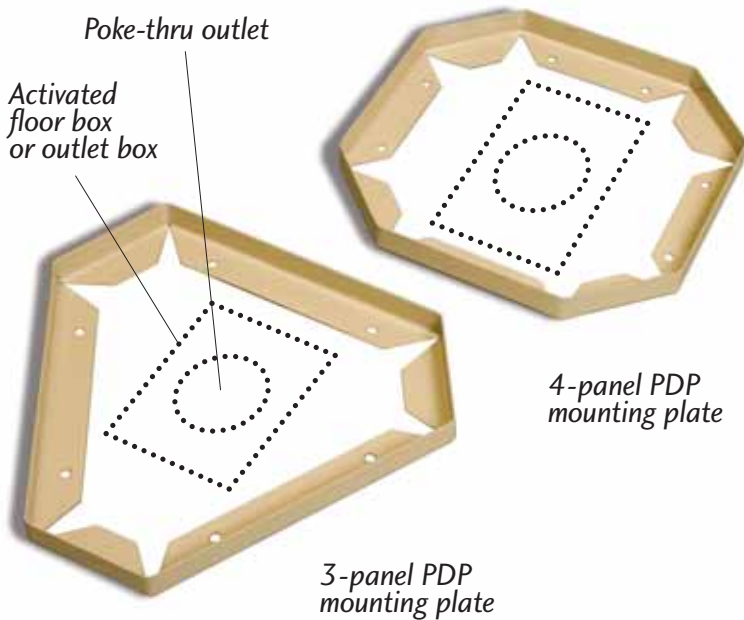

Introducing the PowerData Post.

The Power/Data Post delivers wiring from poke-thru outlets, floor boxes, preset outlet boxes and core drilled aftersets.

Ease of installation

- Select floor location to be serviced
- Activate new or existing floor outlet
- Mount and orient PDP mounting plate to desired position
- Pull power and data cables to the outlet
- Install and fix the PDP
- Install channel attachments and partition panels
- Wire-up all power and tele/data devices

Benefits of the PDP

- Eliminates the cost of wire raceways in partitions, electrical distribution harnesses and related wire and cable equipment
- One PDP activates 1, 2, 3, or 4 workstations
- Eliminates unsightly flex conduit used with traditional floor based wire distribution systems
- Allows for cable changes in one workstation without service interruption to adjacent workstations served by that PDP
- Distributes power and tele/data from any type of floor outlet that fits beneath its mounting plate
- Permits wiring and cable changes during normal operation hours (except for poke-thru core drilling)
- Outlet access available either above or below desktop level

Specifications:

3 panel or 4 panel post, custom height

20 gauge galvanized painted steel components

UL and C-UL Listed for 18 – 14 AWG,
14 – 12 AWG or 9 – 10 AWG THHN conductors

20 AMP MAX circuit breaker

Holes punched for 2-duplex power receptacles
and 1 – 6 port tele/data outlet

Standard holes provided in each face with
temporary plastic covers, if ordered
(receptacles not included)

Patent pending.

HH Robertson Floor Systems

1-800-932-0706
www.hhrobertson.com